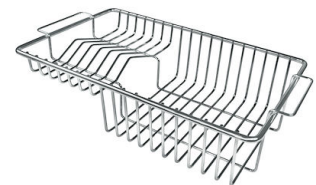

**Stainless steel plate rack**  
8100 303

**White basket**  
8612 100

**White bowl**  
8153 100

\* only in combination with the accessory  
8644 101

**Graters kit with ring-holder and  
food collection tray**

8159 101

\* only in combination with the accessory  
8644 101

**Stainless steel perforated tray**

8151 000

\* only in combination with the accessory  
8644 101

**Stainless steel plate rack**

8100 201

## RECOMMENDED PAIRINGS

**Mixer Tap Camillo**  
8467 000

**Mixer Tap Lorenzo**  
8466 000