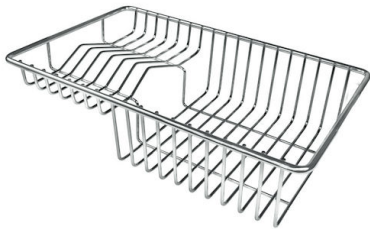

## OPTIONAL ACCESSORIES

**Cestello inox**  
8612 000

**Glass chopping board**  
8631 300

**HPDE Chopping board**  
8657 001

**HPDE Twin chopping board**  
8644 101

**Stainless steel colander**  
8154 000

**Stainless steel plate rack**  
8100 154

**Stainless steel plate rack**  
8100 303

**White basket**  
8612 100

**White bowl**  
8153 100

\* only in combination with the accessory  
8644 101

**Graters kit with ring-holder and  
food collection tray**